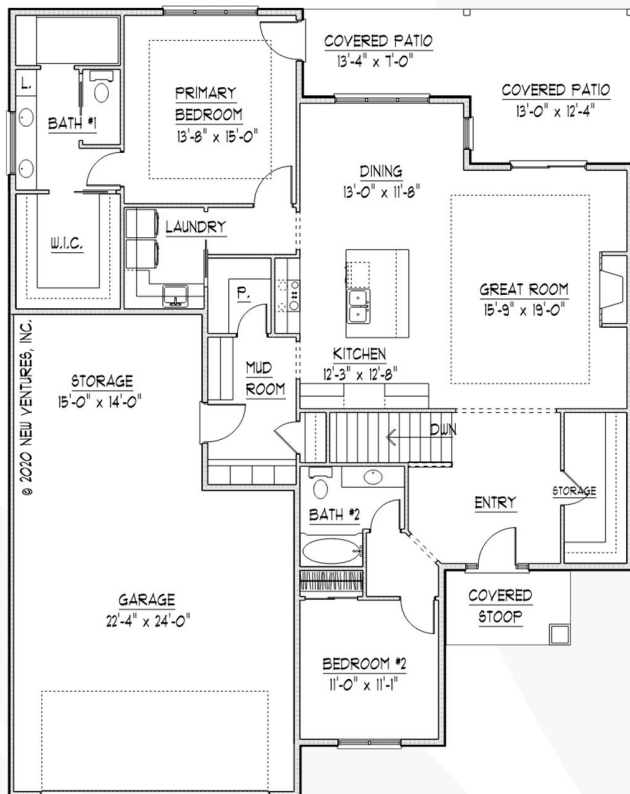

GRANDALE
VILLAS

KINGFISHER

3 BED | 3 BATH | 2,928 SF

MAIN LEVEL FLOOR PLAN

(1,775 SF MAIN, 768 SF GARAGE)

BASEMENT LEVEL FLOOR PLAN

(1,153 SF FINISHED BASEMENT)

SARA SANFORD