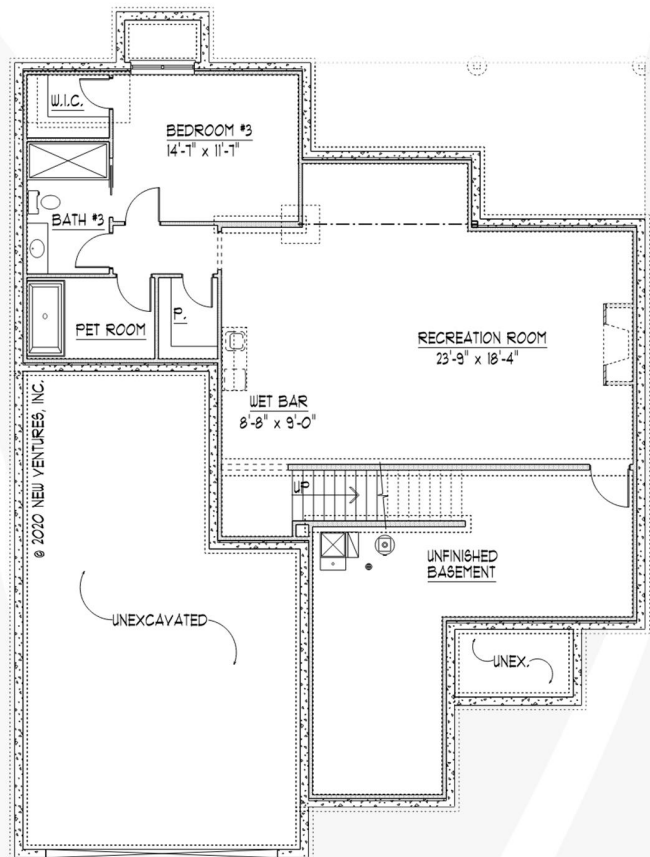

GRANDALE
VILLAS

KINGFISHER

3 BED | 3 BATH | 2,928 SF

MAIN LEVEL FLOOR PLAN

(1,775 SF MAIN, 768 SF GARAGE)

BASEMENT LEVEL FLOOR PLAN

(1,153 SF FINISHED BASEMENT)

SARA SANFORD