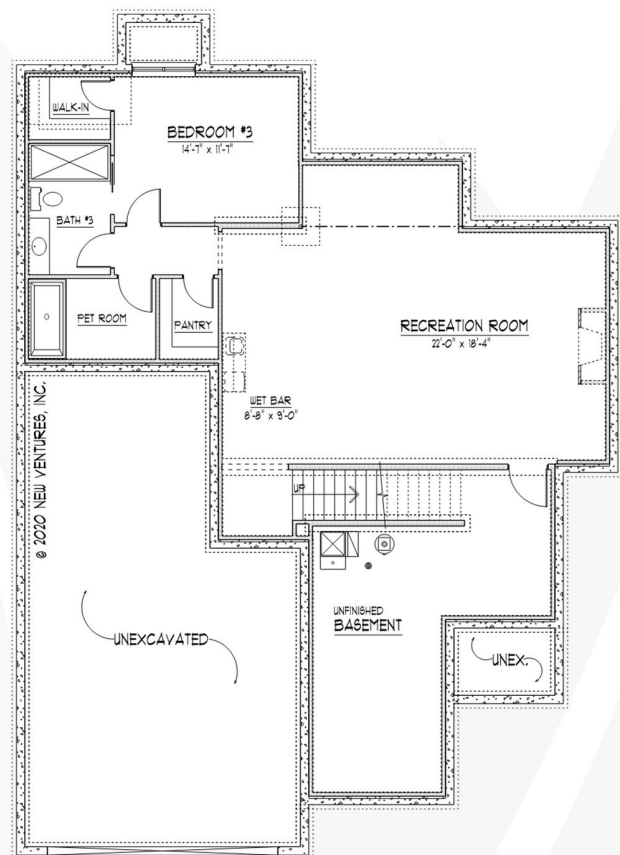

GRANDALE
VILLAS

CARDINAL

3 BED | 3 BATH | 2,782 SF

MAIN LEVEL FLOOR PLAN

(1,653 SF MAIN, 768 SF GARAGE)

BASEMENT LEVEL FLOOR PLAN

(1,129 SF FINISHED BASEMENT)

SARA SANFORD