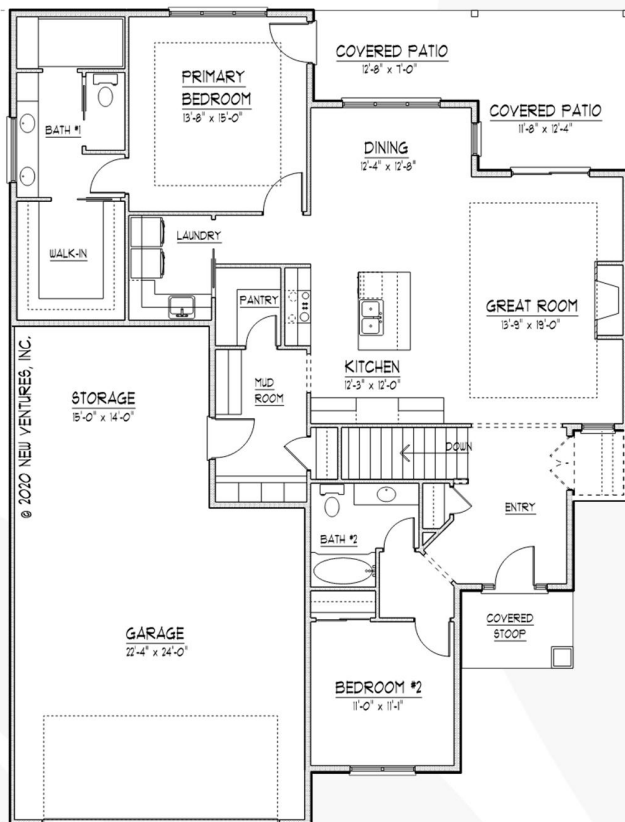

GRANDALE
VILLAS

CARDINAL

3 BED | 3 BATH | 2,782 SF

MAIN LEVEL FLOOR PLAN

(1,653 SF MAIN, 768 SF GARAGE)

BASEMENT LEVEL FLOOR PLAN

(1,129 SF FINISHED BASEMENT)

SARA SANFORD